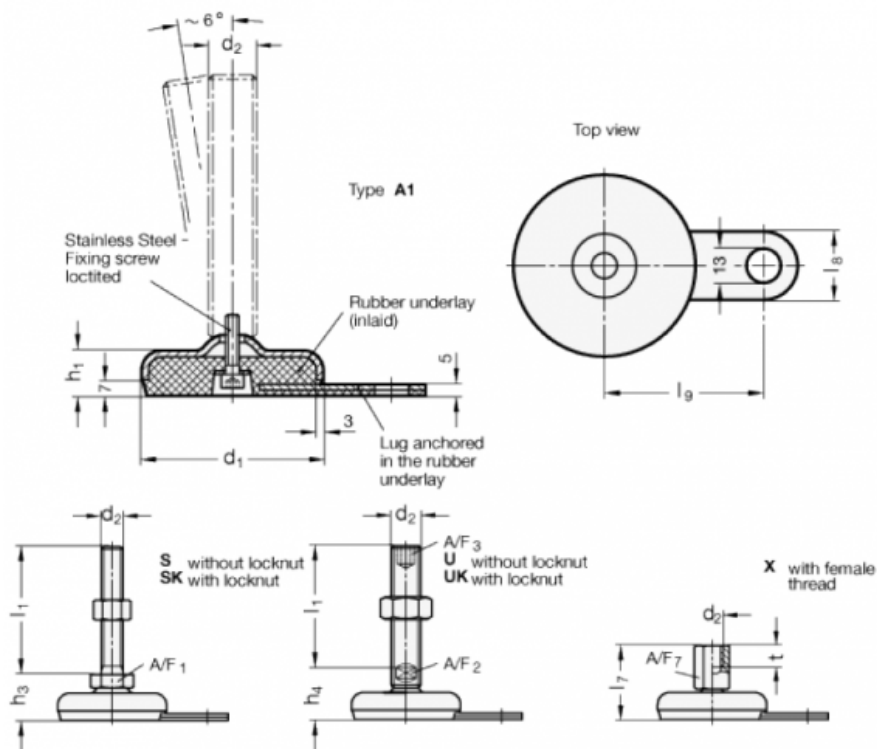

# Data Sheet

Article number: 203260M1080A1S

Description: E+G levelling foot

GN 32-60-M10-80-A1-S

Note: S Without nut, External hexagon at the bottom

## Measures

A/F1	=	17
d1	=	60
d2	=	M10
h1	=	19
h3	=	27
l1	=	80
l8	=	25
l9	=	50